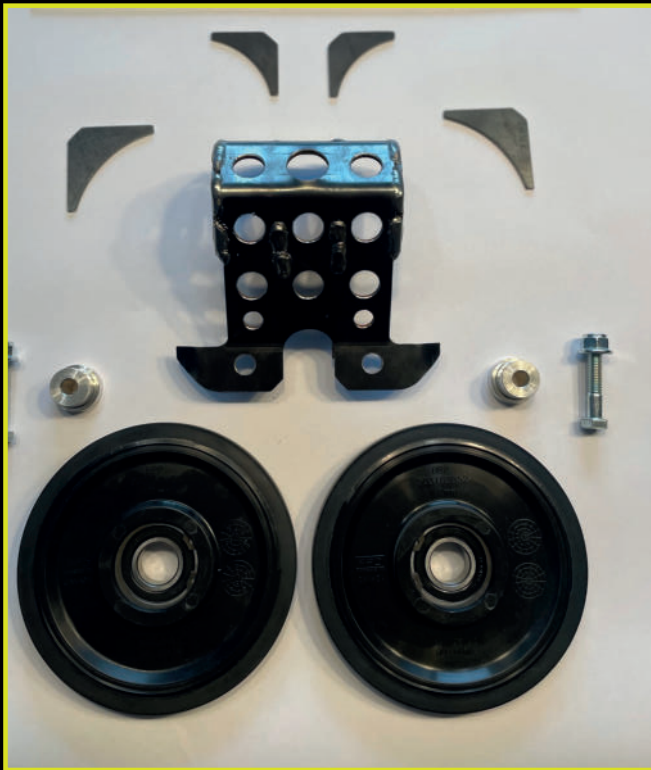

KIT 2

Art-Nr.: RAC07.2

€ 270,—

excl. tax

KIT 3

Art-Nr.: RAC07.3

€ 480,—

excl. tax