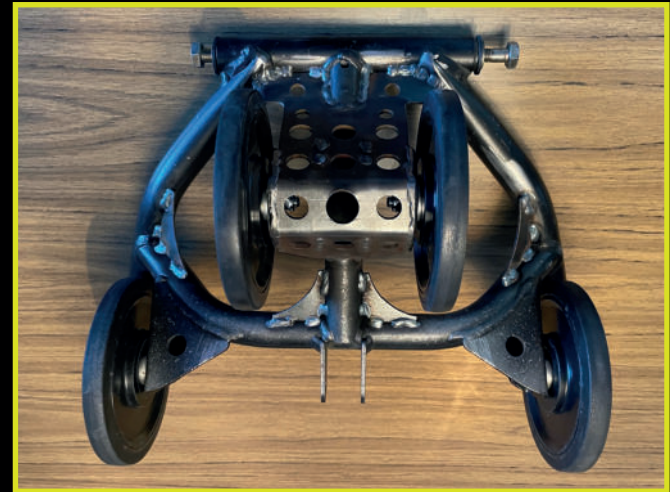

KIT 2

Art-Nr.: RAC07.2

€ 270,—

excl. tax

KIT 3

Art-Nr.: RAC07.3

€ 480,—

excl. tax